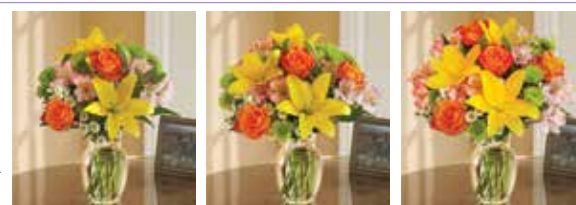

**REVISED CODIFIED
PRODUCT**

START DATE: 8/24/15
END DATE: Open
SEASON: Everyday
DESIGN: All Around
Arrangement

#90977 S #90977 M #90977 L