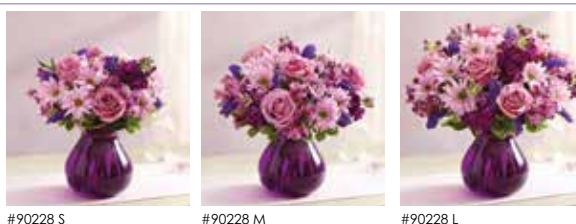

**REVISED CODIFIED
PRODUCT**

START DATE: 8/24/15
END DATE: Open
SEASON: Everyday
DESIGN: All Around
Arrangement

#90228 S #90228 M #90228 L

UPDATED RECIPE