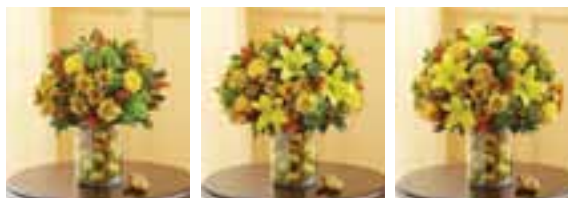

#91930 M

#91930 L

NEW PRODUCT

START DATE: 8/29/11
EARLIEST DELIVERY DATE: 9/9/11
END DATE: 11/27/11
SEASON: Fall
DESIGN: All Around Arrangement

#91930 S