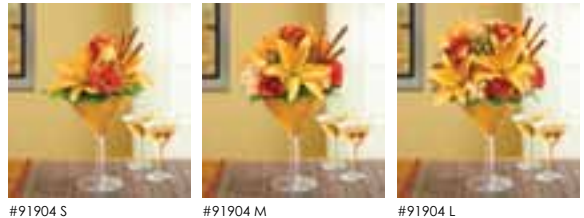

NEW CODIFIED PRODUCT

START DATE: 8/29/11
EARLIEST DELIVERY DATE: 9/9/11
END DATE: 11/27/11
SEASON: Fall
DESIGN: All Around Arrangement