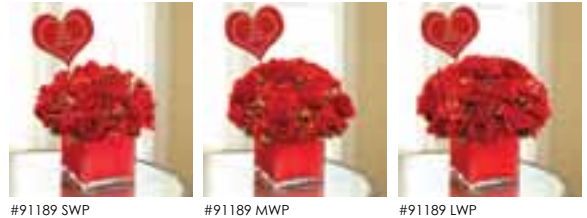

**DESIGN TIP:** Compact Design

**HOW TO:** See Page 140

**\*ALSO AVAILABLE AS:** PC #91189 S/M/L: 1-800-FLOWERS® Colors of Love™ – Red (\$49.99 S, \$59.99 M, \$69.99 L)

**CODIFIED PRODUCT**

**START DATE:** Live  
**END DATE:** Open  
**SEASON:** Everyday  
**DESIGN:** All Around Arrangement