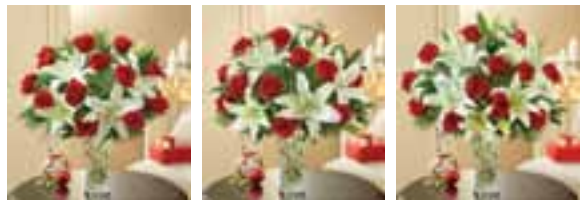

#90340 S

#90340 M

#90340 L