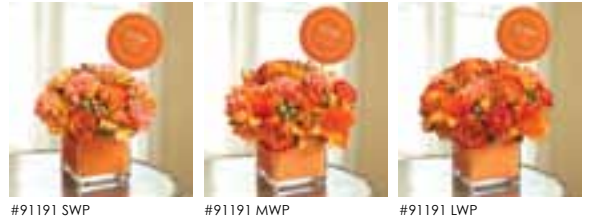

**DESIGN TIP:** Compact Design

**HOW TO:** See Page 140

**\*ALSO AVAILABLE AS:** PC #91191 S/M/L: 1-800-FLOWERS® Colors of Love™ – Orange (\$49.99 S, \$59.99 M, \$69.99 L)

**CODIFIED PRODUCT**

**START DATE:** Live  
**END DATE:** Open  
**SEASON:** Everyday  
**DESIGN:** All Around Arrangement