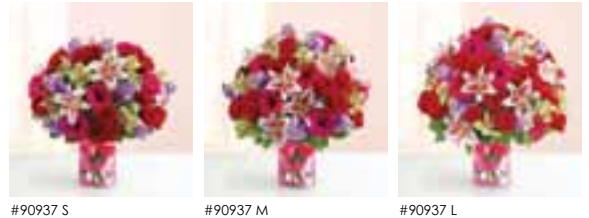

**1-800-FLOWERS®
DAZZLE HER DAY®**

- #90937 S $149.99 22"H x 18"L
- #90937 M $199.99 23.5"H x 19"L (shown)
- #90937 L $249.99 25"H x 20"L

VENDOR REF	DESCRIPTION	SUBSTITUTION	UNIT	S	M	L
HARDGOODS						
Local Wholesale	8" H Clear Glass Cylinder Vase		Each	1	1	1
Local Wholesale	#9 Ribbon (Satin Pink Preferred)		Yard	3	3	3
Local Wholesale	Watertube		Each	6	8	10
Local Wholesale	18" Plant Pick		Each	6	8	10

FLOWERS						
	Rose Red 60 cm		Stem	18	24	30
	Cymbidium Orchid Green	Calla Lily White or Equal Value Flower	Stem	6	8	10
	Gerbera Daisy Hot Pink	Gerbera Daisy Pink	Stem	6	7	8
	Stock Purple	Snapdragon Purple	Stem	8	8	8
	Stargazer Lily Pink	Oriental Lily Pink	Stem	6	7	8
	Salal	Pittosporum or Seeded Eucalyptus	Stem	3	3	3

DESIGN TIP: Ribbon on Vase: Find the middle of the ribbon and twist. Place twist at the bottom back of vase, bring ribbon to front and crisscross ribbon going upwards. There should be three twists on each side, tie ribbon in a knot as you reach the top of the vase. Tie ribbon in small bow and add to top front of vase.

Cymbidium Orchids: Break the heads off of the cymbidium stem. Place each head into the watertube filled with water. Attach watertube to the plant pick, that will give you the height you need to place into the arrangement.

START DATE: Live
END DATE: Open
SEASON: Everyday
DESIGN: All Around Arrangement

#90937 S

#90937 M

#90937 L