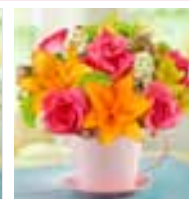

NEW CODIFIED PRODUCT

START DATE: Live
END DATE: Open
SEASON: Everyday
DESIGN: All Around Arrangement

#100214 S

#100214 M

#100214 L

**1-800-FLOWERS®
FOR ALL SHE DOES™**

- #100215 \$44.99 7.5"H x 6"L
- #100215 WM \$49.99 7.5"H x 6"L (shown)